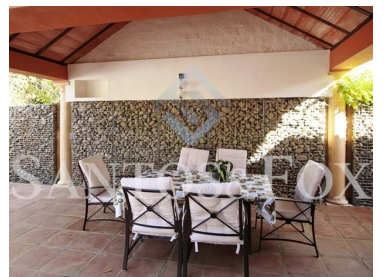

Nueva andalucía - Villa

 4
Bedrooms

 2
Bathrooms

 238
Area (m²)

 800
Land Area (m²)

895 000 €
(EUR €)

Beautiful 4 Bed Mediterranean Style Villa in Nueva Andaluca

Beautiful Mediterranean style villa in Nueva Andaluca with lots of light and character while very fresh and functional due to its distribution. The entrance is very elegant with a large olive tree and palm tree flanking the road to the solid wood main door and a patio all around the house. Inside, a large welcoming vestibule with exposed brick wall is divided into two spaces which connect to the spacious living and dining area. A warm, rustic style kitchen is located at the back of the house, fully fitted and with breakfast area and separate entrance to the house. Outside the kitchen we find the garden and barbecue areas. On the ground floor there is also a guest toilet and a bedroom with complete en-suite bathroom.