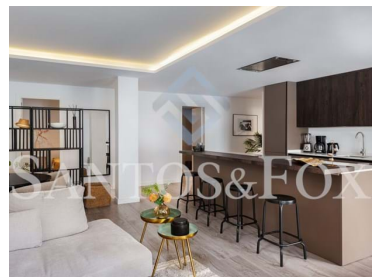

Nueva andalucía - Apartment

3
Bedrooms

2
Bathrooms

113
Area (m²)

134
Land Area (m²)

Garage

Swimming Pool

598 000 €
(EUR €)

Stunning newly refurbished modern ground floor apartment in Nueva Andalucía

*ABSTAIN AGENCIES

The newly renovated ground floor apartment in Nueva Andalucía offers a modern, open floor plan with 3 bedrooms, 2 bathrooms, and spacious walk-in closets in the master bedroom and second bedroom. This apartment offers comfort and style, enjoying the stunning west-facing terrace overlooking the garden and pool area, perfect for relaxing and soaking in the Spanish sunsets.

Located within a gated gated community, this apartment is within walking distance of Centro Plaza, Aloha Gardens and Puerto Banus Beach. Explore the exclusive marina of Puerto Banús, where you'll find luxury boutiques, beachfront restaurants, and a vibrant nightlife. In addition, Nueva Andalucía

Pedro Teixeira

Investments / Finance

+34 616 30 50 16 · +34 951 074 160

pedro@santosfox.com

T +34 951 271 711 · T +34 683 236 214 · E info@santosfox.com
Av. Virgen del Rocío, s/n, 29670, San Pedro Alcántara, Málaga

¹ (Call to national fixed network) | ² (Call to national mobile network)